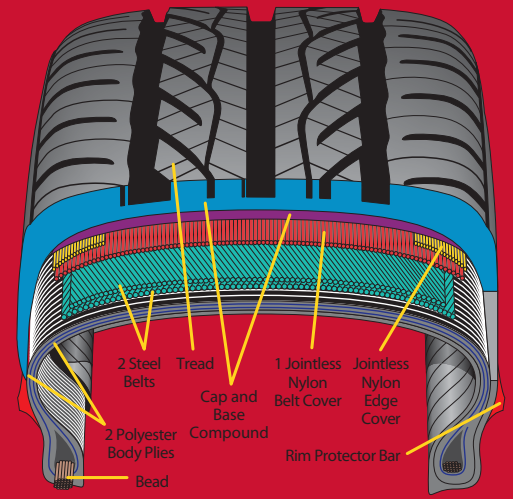

LARGE REINFORCED SHOULDER BLOCKS

These reinforced tread blocks enable a stiffer shoulder area for enhanced cornering.

STAGGERED BLOCK DESIGN

Tread blocks are placed at varying angles to enhance lateral stability for better handling.

CIRCUMFERENTIAL GROOVES

Three wide grooves quickly expel water to enhance wet traction.

OPTIMUM SIPE PLACEMENT

The center section of the tread is home to nearly 700 elongated sipes, which promote effective all-season performance.

AQUA CUT TUSK GROOVES

The shape of these grooves has been specially designed to promote outstanding water evacuation for all-season performance.

Comfort Without Compromise

TAPERED BEAD FILLER

The tapered bead filler balances responsive cornering performance with the comfort of minimal road noise to deliver a premium driving experience.

STRESS CONTROL WAVES

The inside edge of the shoulder blocks forms a wavy pattern around the tread for the purpose of minimizing uneven wear and tire noise.

VARIABLE PITCH TECHNOLOGY

The size and shape of the tread blocks are varied to help reduce pattern noise.