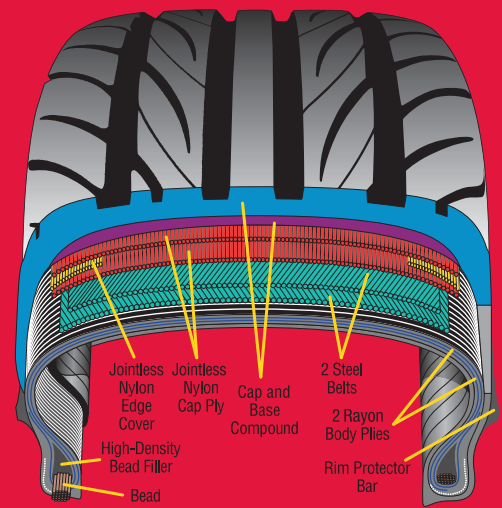

VARIABLE ANGLED GROOVES

Angled groove walls optimize contact with the road and provide enhanced traction when cornering.

FOUR WIDE CIRCUMFERENTIAL GROOVES

Quickly and efficiently evacuate water for enhanced wet traction.

High Speed Durability

JOINTLESS COVER CONSTRUCTION

The speed capable S.drive boasts a line-up in which most of the sizes are Y-rated, an achievement due in part to the double jointless belt cover.

GROOVE-IN-GROOVE TECHNOLOGY

Tiny scores within the tire groove walls help to more effectively distribute stress loads and reduce uneven tire wear.

Smooth Ride

SOLID CENTER RIB

An unbroken center rib maintains continuous road contact, improves lateral stability and minimizes uneven wear, plus enhances comfort with reduced pattern noise.