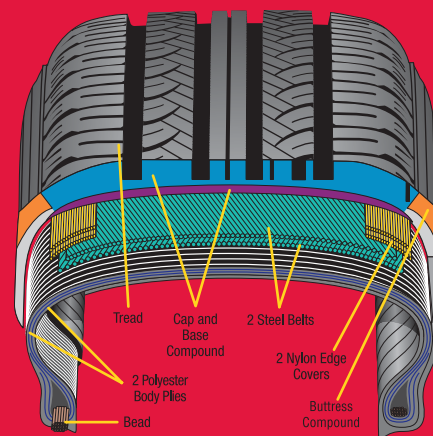

Superior Comfort and Traction

TWIN RAIL STABILITY RIB

Offers better on-center feel and minimizes pattern noise.

TAPERED RAIN CHANNELS

Work in tandem with circumferential grooves to accelerate water evacuation for optimal wet traction.

CONTOURED BEAD DESIGN

Creates a tighter bead-to-rim fit for increased durability, improved handling and a smoother ride.

Construction may vary by size.

For Vehicles Mentioned Below and Many Others:

- | | |
|---------------------------|--------------------|
| Buick LeSabre | Honda CRV |
| Chevrolet Cavalier | Honda Fit |
| Chevrolet Cobalt | Mitsubishi Lancer |
| Chevrolet Malibu | Nissan Altima |
| Chevrolet Uplander | Nissan Frontier |
| Chrysler PT Cruiser | Olds Alero |
| Chrysler Sebring | Pontiac Grand Am |
| Chrysler Town and Country | Pontiac Grand Prix |
| Dodge Caravan | Saturn Astra |
| Dodge Intrepid | Saturn ION |
| Dodge Stratus | Scion xA/xB |
| Ford Contour | Toyota Camry |
| Ford Focus | Toyota Corolla |
| Ford Freestar | Toyota Echo |
| Ford Fusion | Toyota Prius |
| Ford Taurus | Toyota Sienna |
| Honda Accord | Toyota Tacoma |
| Honda Civic | Toyota Yaris |