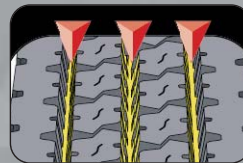

28/32" Rib-Block Tread Depth

Delivers long wear and road-grabbing power for the long haul without any compromises in traction.

28/32" Tread Depth

Tapered Center Groove

This center-shaped groove promotes stone ejection and reduces tread-stone damage for enhanced casing life and retreadability.

Tapered Center Groove

Solid Outer Shoulder

Strong, durable, solid shoulder block ensures flat, even wear on all types of 2- and 3-axle tractors and trucks.

Solid Outer Shoulder

Three Large Circumferential Grooves

Extra wide, self-cleaning, V-shaped grooves for improved water dispersion, lateral stability and long, even wear.

Three Large Circumferential Grooves

Mud and Snow Rated for drive power in the toughest of conditions.

STEM-2 Technology for extended casing life, extended retread life, and extended durability.

Rock-Ejecting, Center-Groove Platform enhances casing life and retreadability by minimizing damage to the casing.