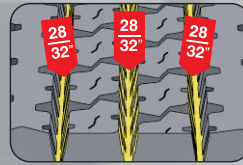

EXCEPTIONAL DRIVE AXLE PERFORMANCE

There's power in these drive axle tires—maximum power. The popular TY517 drive tire delivers outstanding traction, long even wear and superior durability. STEM-2 technology enables this tough performer to stand up to destructive forces, resulting in multiple retreads and lower maintenance costs.

28/32" Rib-Block Tread Depth

Delivers long wear and road-grabbing power for the long haul without any compromises in traction.

28/32" Tread Depth

Tapered Center Groove

This center-shaped groove promotes stone ejection and reduces tread-stone damage for enhanced casing life and retreadability.

Tapered Center Groove

Solid Outer Shoulder

Strong, durable, solid shoulder block ensures flat, even wear on all types of 2- and 3-axle tractors and trucks.

Solid Outer Shoulder

Three Large Circumferential Grooves

Extra wide, self-cleaning, V-shaped grooves for improved water dispersion, lateral stability and long, even wear.

Three Large Circumferential Grooves

Mud and Snow Rated for drive power in the toughest of conditions.